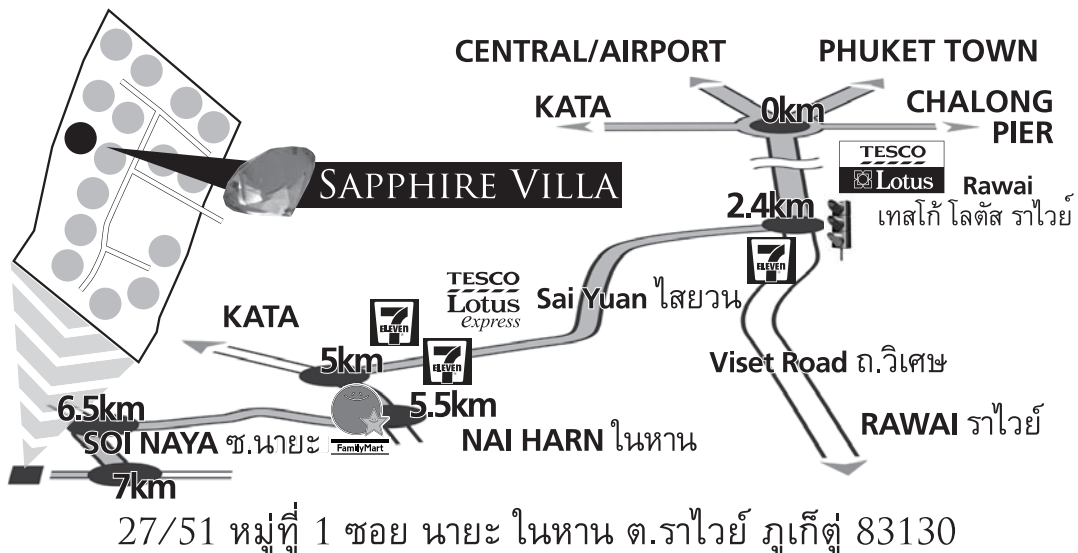

PLEASE PRINT OUT AND HAND TO YOUR DRIVER/HIRE COMPANY

SAPPHIRE VILLA

WWW.THEVILLAS-PHUKET.COM

27/51 Soi Naya • Nai Harn
Rawai • Phuket 83130
Tel • 076-613-244

MANAGING DIRECTOR:
TRACEY BURR

Mobile • +66 (0) 81 906 2596
email • tracey@thevillas-phuket.com

27/51 หมู่ที่ 1 ซอย นายะ ในหาน
ต.ราไวย์ ภูเก็ต 83130
โทร • 076-613-244

กรรมการผู้จัดการ
เทรซี เบอริ์

มือถือ • +66 (0) 81 906 2596
อีเมล • tracey@thevillas-phuket.com

"For Thai speakers" call Anna on 087-389-8765

สำหรับคนไทย (คุณแอนนา): 087-389-8765 (ผู้จัดการวิลล่า)