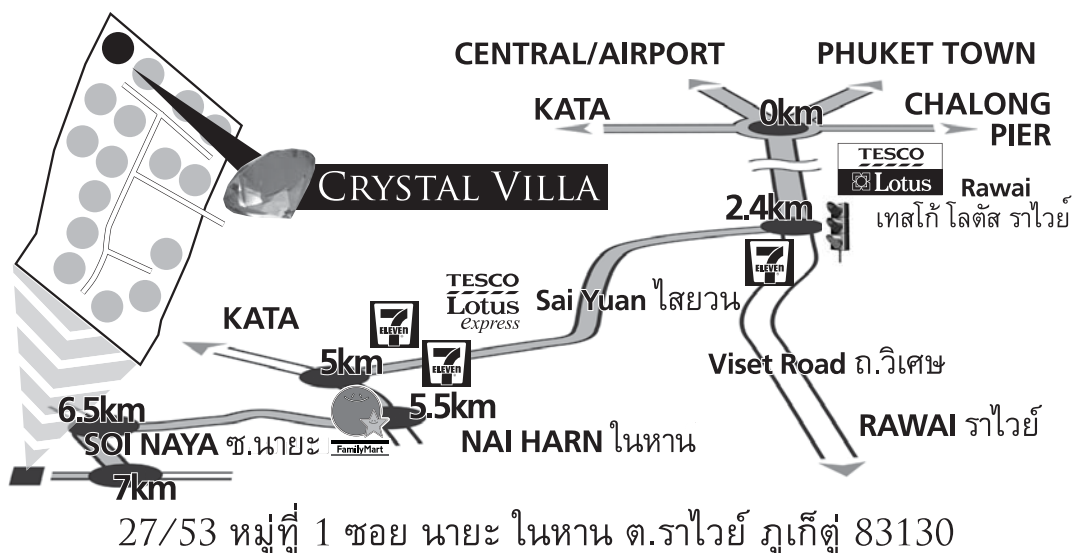

PLEASE PRINT OUT AND HAND TO YOUR DRIVER/HIRE COMPANY

CRYSTAL VILLA

WWW.THEVILLAS-PHUKET.COM

27/53 Soi Naya • Nai Harn
Rawai • Phuket 83130
Tel • 076-613-248

MANAGING DIRECTOR:
TRACEY BURR

Mobile • +66 (0) 81 906 2596
email • tracey@thevillas-phuket.com

27/53 หมู่ที่ 1 ซอย นายะ ในหาน
ต.ราไวย์ ภูเก็ต 83130
โทร • 076-613-248

กรรมการผู้จัดการ
เทรซี เบอร์

มือถือ • +66 (0) 81 906 2596
อีเมล • tracey@thevillas-phuket.com

"For Thai speakers" call Anna on 087-389-8765

สำหรับคนไทย (คุณแอนนา): 087-389-8765 (ผู้จัดการวิลล่า)